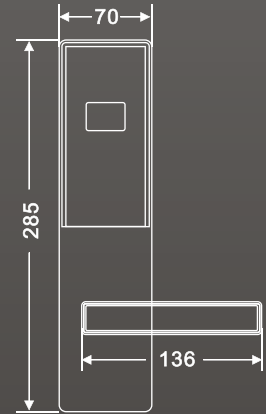

The series of products for  
**HOTEL LOCK**

**C300 Series**

- C301 - Temic, C302 - Mifare
- Material : Zinc Alloy + Acrylic

**SS**

**PB**

Smart Card

Management

Mortise