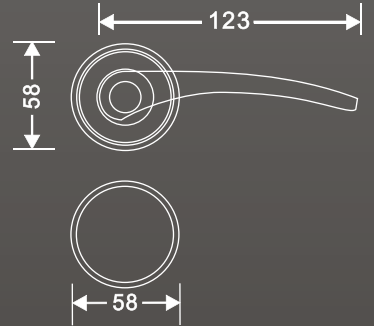

The series of products for
HOTEL LOCK

F410 Series

SS

PB

- F411 - Temic, F412 - Mifare
- Material : Zinc Alloy

Smart Card

Management

Mortise

Alarm

Area Control

Audit Trail

Standalone