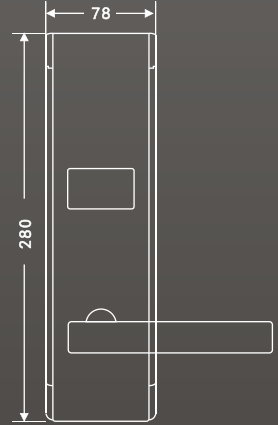

The series of products for  
**HOTEL LOCK**

**SS**

**PB**

**N300 Series**

- N301 - Temic, N302 - Mifare
- Material : Stainless Steel + Acrylic

Smart Card

Management

Mortise